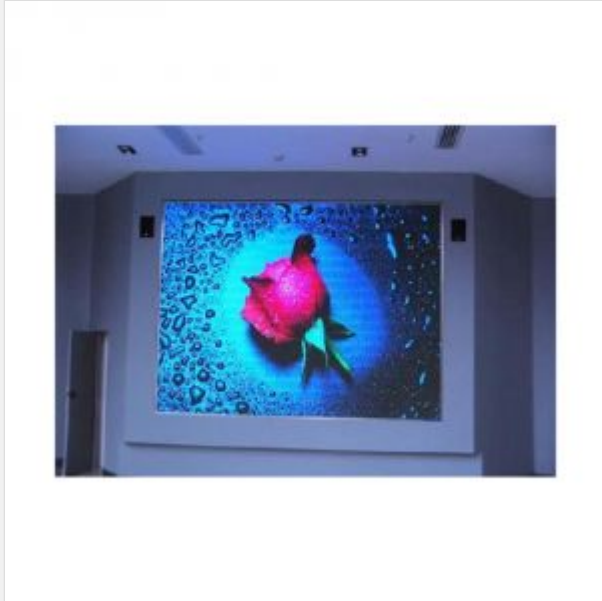

P5 Indoor integrated 3 in 1 Full Color screen

Item Code: FC-LJ-P P5integrated

FOB Price: **$6,547/sq.m**

Mini Order: 1 roll

Average Rating: lb (kg)

[Inquire Now](#)

Overview

Description:

3 in 1 integrated full color screen is our patented product. It has color blending ability, high brightness and a wide viewing angle.

- . With the highest resolution among indoor display and the best show effect, vivid pictures and ability to display real color in small areas (2~10sq.m).
- . Highly integrated, especially bright, large color gamut, and long lifespan.
- . Adopting LED chips and plastic shell suite.
- . Both the installation and assembly are fully automatic.
- . It comes with a professional colorimeter to adjust the color temperature.

Details: