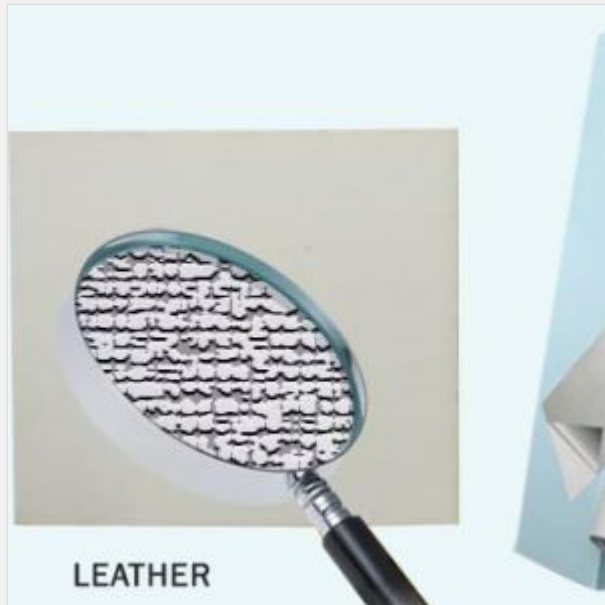

Matte Leather-Cold Laminating Film

Item Code: CS-CLF-Leather

FOB Price: **\$1.80/sq.m**

Mini Order: 12 rolls

Average Rating: lb (kg)

[Inquire Now](#)

Overview

Description:

This cold laminating film is clear PVC film with acrylic pressure sensitive adhesive for backing up the picture. This material mainly focuses on the usage of protecting the graphics without getting smudged, dirty, scratch or wet. The process without destroying heat sensitive papers makes it widely used on laminating graphics and designs. The base paper has two kind of color: white and yellow.

Characteristics:

The surface with leather texture.

Applications:

It widely used on laminating graphics and designs, such as personal photos, advertisement pictures.

Details

Width	25",50"(0.6m,1.3m)
Length	98.4ft(30M)