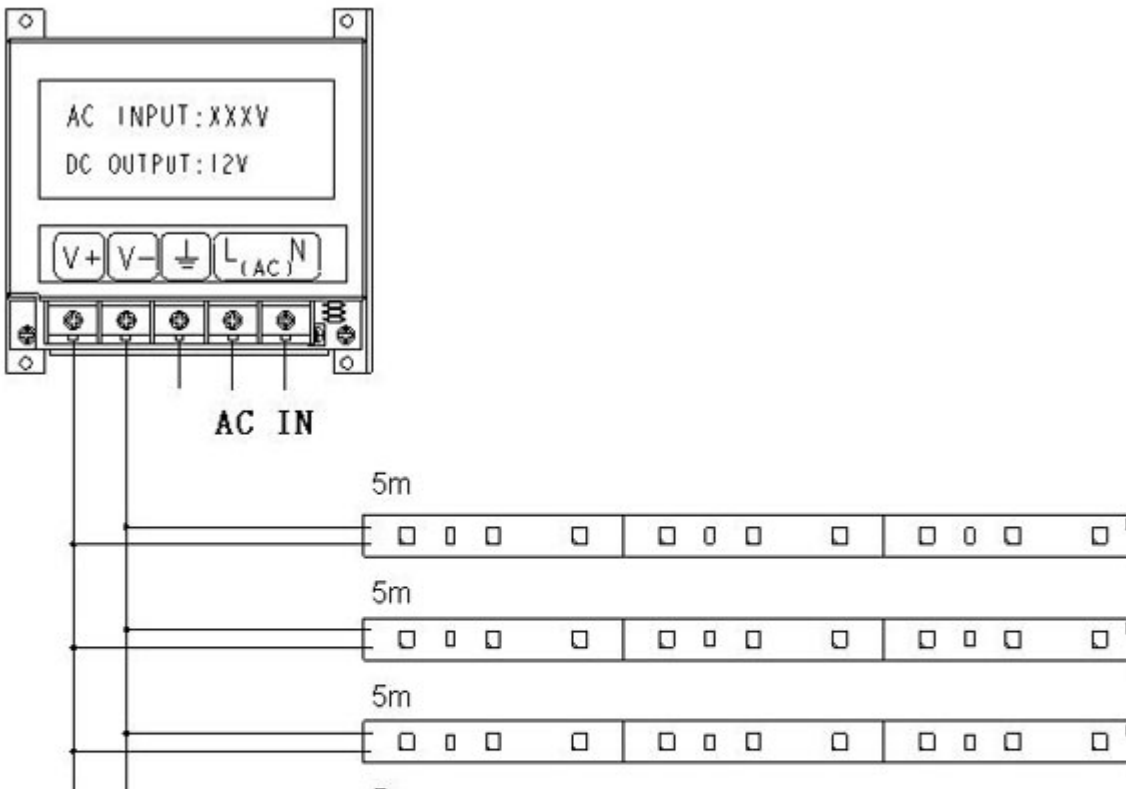

[Red Color Flexible LED Strip\(120 SMD 3528 leds per meter waterproof IP66\)](#)

Item Code: LED Strip-CM-3528R12V120WF66

Mini Order: 1 roll

Average Rating: 1b (kg)

[Inquire Now](#)

Overview

Specification:

Weatherproof flexible LED light strip with 1-chip 3528SMD LEDs.IP Rating:IP66 .120 LEDs per meter.Available in 5 meter (197 in), 1 meter (39 in) and 1/2 meter (19.5 in) lengths. Weatherproof flexible light strips with adhesive backing, can be cut into 3-LED segments. 12VDC operation.

Product Photos:

Three Space Dimensions:

Application:

Connection Diagram (mm):

Notes:

1. The thickness of the wires shall be adopted based on the possible current products power, length of the wire extension(5meter at maximum as recommended) and the loss in the wires transit at low voltage.
2. The both ends of extension shall be sealed with as waterproof.
3. Don't work under the situations of touching in static-electronics environments or light on.
4. The strip can be connected to 5m at maximum and no exceed.
5. Suggest choosing high-qualified switch power(have shortelectronics ,overvoltage and overloading protection function etc).
6. Acid silicone glue is forbidden.

4. One outer carton contains two inner cartons . (200m in one outer carton)
5. N.W: 3.4± 10?Kg/outer carton.
6. G.W: 5.2± 15?Kg/outer carton.

Specifications

Angle(°)	Color	Luminous(lm)	Wavelength Scope (nm/K)	Working Voltage(V)	Power(W)	Life S	
?120	Red	120-216lm	620-630nm	DC12V	48W	50	
?120	Green	456-540lm	520-530nm	DC12V	48W	50	
?120	Blue	108-144lm	465-475nm	DC12V	48W	50	
?120	Yellow	132-180lm	588-595nm	DC12V	48W	50	
?120	White	660-840lm	5500-6500K	DC12V	48W	50	
?120	Warm White	660-840lm	2800-3200K	DC12V	48W	50	
?120	Cool White	660-840lm	8000-10000K	DC12V	48W	50	
Others							
LED No.	Cascade QTY	IP degree	FPC width/color	Driving Type	Installation	Working temp.	Stor
600pcs	5m	IP66	8mm/white	constant voltage	20mm,3M double-sided adhesive	-40? —+50?	-40?