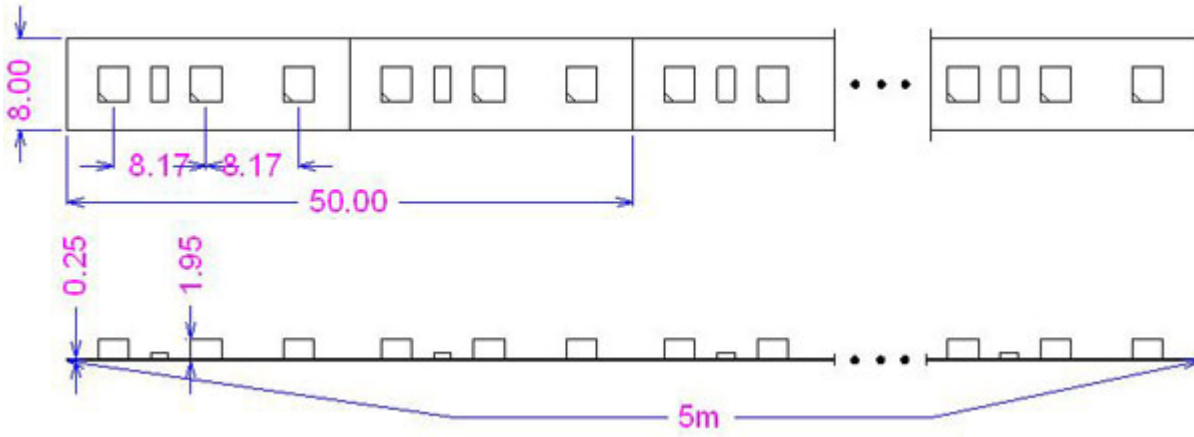

[Red Color Flexible LED Strip\(120 SMD 3528 leds per meter waterproof IP66\)](#)

Item Code: LED Strip-CM-3528R12V120WF66

Mini Order: 1 roll

Average Rating: 1b (kg)

[Inquire Now](#)

Overview

Specification:

Weatherproof flexible LED light strip with 1-chip 3528SMD LEDs.IP Rating:IP66 .120 LEDs per meter.Available in 5 meter (197 in), 1 meter (39 in) and 1/2 meter (19.5 in) lengths. Weatherproof flexible light strips with adhesive backing, can be cut into 3-LED segments. 12VDC operation.

Product Photos:

Three Space Dimensions:

Application:

Connection Diagram (mm):

Notes:

1. The thickness of the wires shall be adopted based on the possible current products power, length of the wire extension(5meter at maximum as recommended) and the loss in the wires transit at low voltage.
2. The both ends of extension shall be sealed with as waterproof.
3. Don't work under the situations of touching in static-electronics environments or light on.
4. The strip can be connected to 5m at maximum and no exceed.
5. Suggest choosing high-qualified switch power(have shortelectronics ,overvoltage and overloading protection function etc).
6. Acid silicone glue is forbidden.

4. One outer carton contains two inner cartons . (200m in one outer carton)
5. N.W: 3.4± 10?Kg/outer carton.
6. G.W: 5.2± 15?Kg/outer carton.

Specifications

Angle(°)	Color	Luminous(lm)	Wavelength Scope (nm/K)	Working Voltage(V)	Power(W)	Life S	
?120	Red	120-216lm	620-630nm	DC12V	48W	50	
?120	Green	456-540lm	520-530nm	DC12V	48W	50	
?120	Blue	108-144lm	465-475nm	DC12V	48W	50	
?120	Yellow	132-180lm	588-595nm	DC12V	48W	50	
?120	White	660-840lm	5500-6500K	DC12V	48W	50	
?120	Warm White	660-840lm	2800-3200K	DC12V	48W	50	
?120	Cool White	660-840lm	8000-10000K	DC12V	48W	50	
Others							
LED No.	Cascade QTY	IP degree	FPC width/color	Driving Type	Installation	Working temp.	Stor
600pcs	5m	IP66	8mm/white	constant voltage	20mm,3M double-sided adhesive	-40? —+50?	-40?