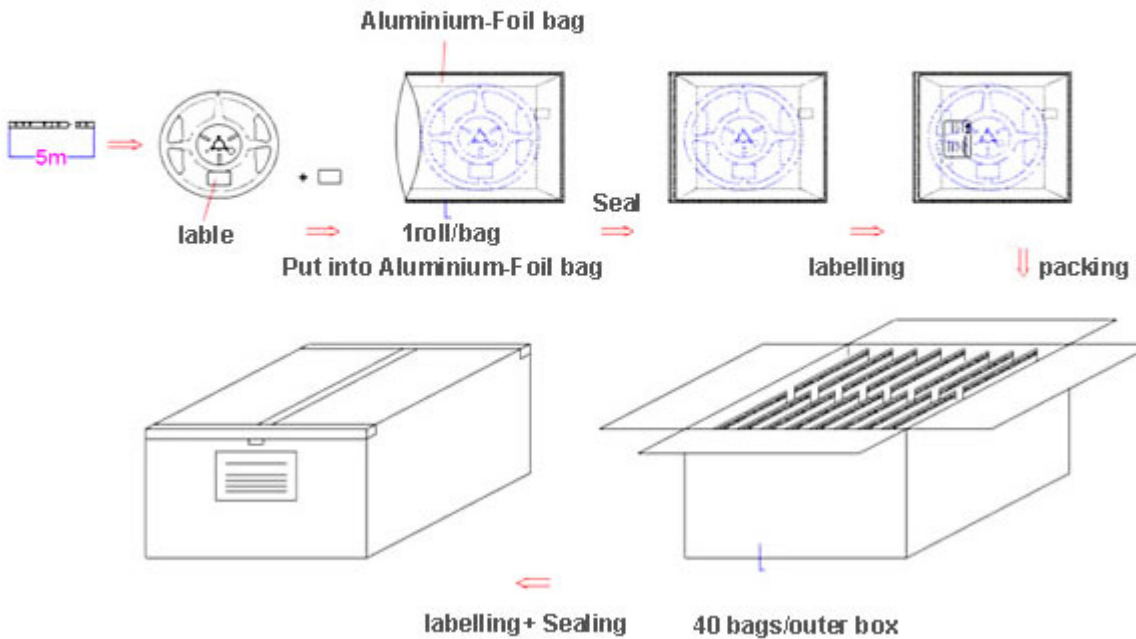

Product Photos:

Three Space Dimensions:

Application:

Connection Diagram (mm):

Notes:

1. The thickness of the wires shall be adopted based on the possible current products power, length of the wire extension(5meter at maximum as recommended) and the loss in the wires transit at low voltage.
2. The both ends of extension shall be sealed with as waterproof.
3. Don't work under the situations of touching in static-electronics environments or light on.
4. The strip can be connected to 5m at maximum and no exceed.
5. Suggest choosing high-qualified switch power(have shortelectronics ,overvoltage and overloading protection function etc).
6. Acid silicone glue is forbidden.

Packing:

5m/bag. 0.115kg/bag
 20bags/inner box 2.6kg
 40bags/outer box
 200m/outer box 5.7kg/outer box

Packing detail:

1. Outer carton:45x25x25.6cm ; inner carton:23x21.6x22.6cm ; Aluminium-Foil bag:220x240x0.12mm.
2. 600pcs LEDs per/5m,5m per reel,one reel in one aluminum -foil bag.
3. 20 bags in one inner carton . (100m for one inner carton).

4. One outer carton contains two inner cartons . (200m in one outer carton)
5. N.W: 3.4± 10?Kg/outer carton.
6. G.W: 5.2± 15?Kg/outer carton.

Specifications

Angle(°)	Color	Luminous(lm)	Wavelength Scope (nm/K)	Working Voltage(V)	Power(W)	Life S	
?120	Red	120-216lm	620-630nm	DC12V	48W	50	
?120	Green	456-540lm	520-530nm	DC12V	48W	50	
?120	Blue	108-144lm	465-475nm	DC12V	48W	50	
?120	Yellow	132-180lm	588-595nm	DC12V	48W	50	
?120	White	660-840lm	5500-6500K	DC12V	48W	50	
?120	Warm White	660-840lm	2800-3200K	DC12V	48W	50	
?120	Cool White	660-840lm	8000-10000K	DC12V	48W	50	
Others							
LED No.	Cascade QTY	IP degree	FPC width/color	Driving Type	Installation	Working temp.	Stor
600pcs	5m	IP66	8mm/white	constant voltage	20mm,3M double-sided adhesive	-40? —+50?	-40?