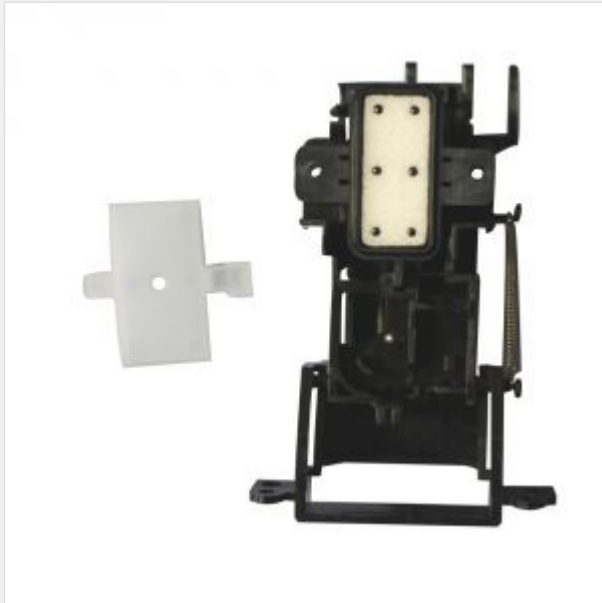

Epson Stylus Photo 1290 Pump Accessories

Item Code: ACC-EPS-064

FOB Price: **\$18.00/pc**

Mini Order: 1 pc

Shipping Weight: ★★☆☆☆

Average Rating: 0.1lb (0.05kg)

[Inquire Now](#)

Overview

Epson Stylus Photo 1290 Pump Accessories

To be used with: Epson Stylus Photo 1290

Remarks: Original

Details

Brand	epson
Used For	Epson Stylus Photo 1290
Parts Type	maintenance kit,pump
Remarks	Original
Ink Type	water