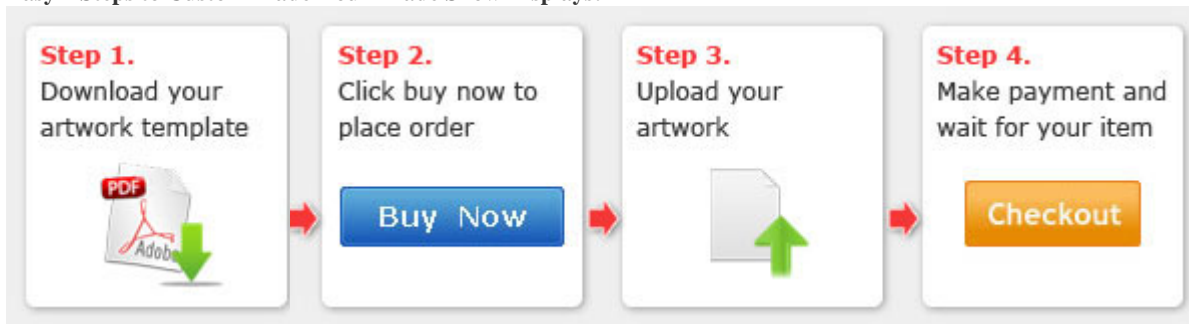

Sign-in-China

Online Shopping for AD & Signage Products

Backpack L Banner Stand with Full Color Digitally Printed Graphics(15.7"W x 49.2"H)

Item Code: KS-S-BB-BG

Mini Order: 1 pc

Shipping Weight: ★★★★★

Average Rating: 9.9lb (4.48kg)

[Inquire Now](#)

Overview

Easy 4 Steps to Custom Made Your Trade Show Displays:

Please exactly follow our artwork requirement in "PDF" tag. Especially all the fonts in the file need to be changed to outlines.

Features:

- Includes a full color banner CMYK digitally printed graphics.
- Includes Retractable Pole to Fit Large or Small Banner
- Light-Weight Backpack Contains inside Pocket to Hold Brochures
- Carrying Bag is Included for Effortless Transportation
- Offers Simple Assembly, no Tools Required