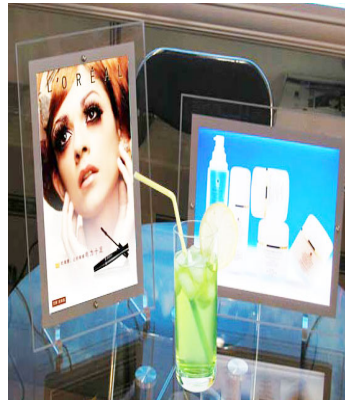

sample 3

sample 2