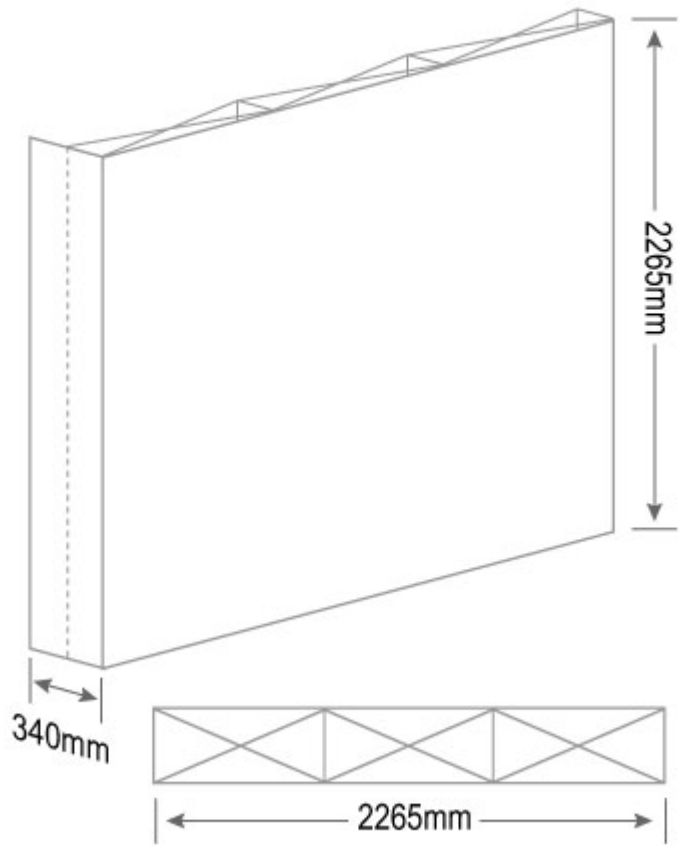

## 7.5ft Straight Velcro Pop Up Display(Frame only)-Magnetic Connections

Item Code: DH-VPU2-SIC-3\*3S

FOB Price: **\$214/set**

Mini Order: 1 set

Shipping Weight: ★★★★★

Average Rating: 51.0lb (23.17kg)

[Inquire Now](#)

#### Feature:

- . 7.5ft straight pop up display with magnetic connections. Graphic can be printed on seamless backdrop install with velcro.

#### Description:

Place this Pop Up Displays in your booth and instantly you've defined your space and created a warm environment for doing business. The 7.5ft wide area is perfect for expansive images and messages. It set up and break down in just minutes. The display frame then latch in place after you buckled the PC hooks and magnetic blocks. The graphic affix to brushed aluminum frames using a Velcro adhesive. This Pop Up Trade Show Display is a snap to put together, thanks to its light weight and easy set-up. The carrying case makes this unit perfect for those users on the go.

## Details

Material	Aluminum
Frame size	89.2" W x 89.2" H(226.5cm W x 226.5cm H)
Package size/ctn	15"x13"x35"(39x33x90cm)
G.W./ctn	33.4lb(15.2kg)
Frame size	7.5ft
Shape	Straight
Graphic	Without