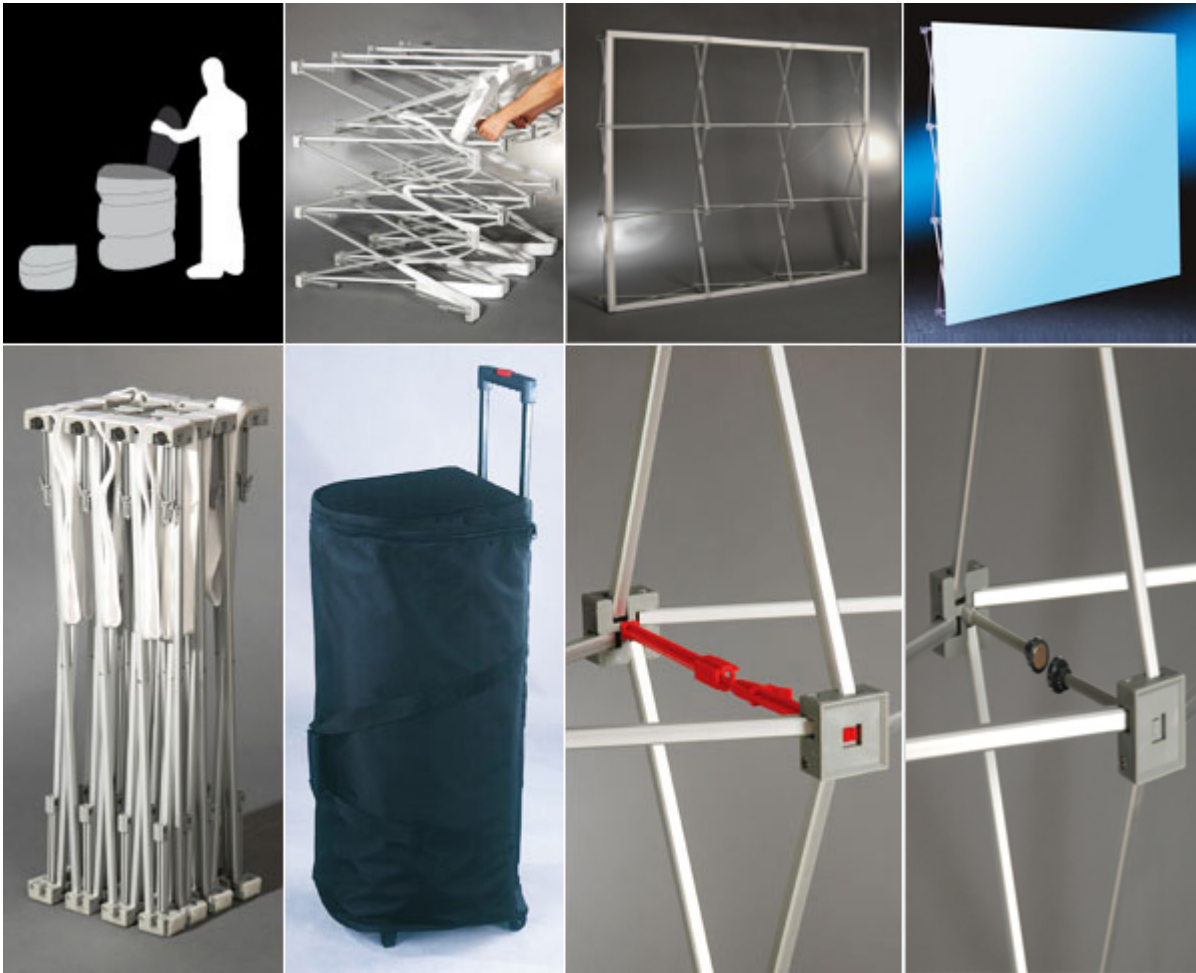

#### Feature:

- . 7.5ft straight pop up display with magnetic connections. Graphic can be printed on seamless backdrop install with velcro.

#### Includes:

- . Straight velcro aluminum frame with PC hook and magnetic connections
- . Soft trolley bag

#### Description:

Place this Pop Up Displays in your booth and instantly you've defined your space and created a warm environment for doing business. The 7.5ft wide area is perfect for expansive images and messages. It set up and break down in just minutes. The display frame then latch in place after you buckled the PC hooks and magnetic blocks. The graphic affix to brushed aluminum frames using a Velcro adhesive. This Pop Up Trade Show Display is a snap to put together, thanks to its light weight and easy set-up. The carrying case makes this unit perfect for those users on the go.

# 7.5ft Straight Velcro Pop Up Display-Hook Connections