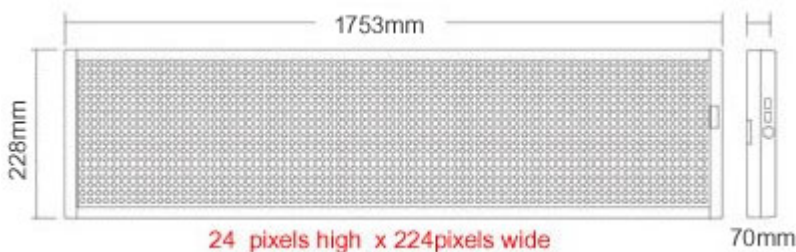

Features:

Various display contents and effects available.

- . Various contents available: Image, letter and animated graphic.
- . Multi languages: Simplified Chinese, traditional Chinese, English, Japanese, Russian, Korean, western characters.
- . Multi lines display: single line, double lines, four lines.
- . Multi-fonts.
- . 25 special actions and animation controls including: snow, spray, flash, scroll, upper moving.
- . Brightness: adjustable 4 grades or 8 grades.
- . FLASH memory: 512 programs, 4,000 Chinese characters or 8,000 English characters can be stored.