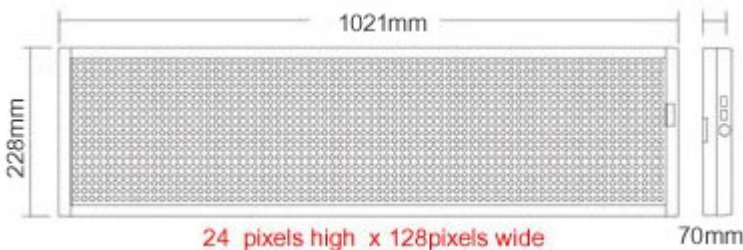

Features:

Various display contents and effects available.

- . Various contents available: Image, letter and animated graphic.
- . Multi languages: Simplified Chinese, traditional Chinese, English, Japanese, Russian, Korean, western characters.
- . Multi lines display: single line, double lines, four lines.
- . Multi-fonts.
- . 25 special actions and animation controls including: snow, spray, flash, scroll, upper moving.
- . Brightness: adjustable 4 grades or 8 grades.
- . FLASH memory: 512 programs, 4,000 Chinese characters or 8,000 English characters can be stored.