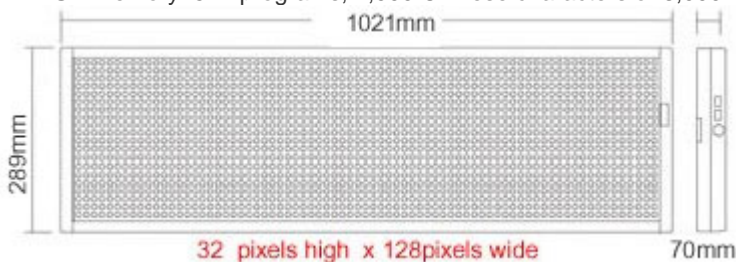

Features:

Various display contents and effects available.

- . Various contents available: Image, letter and animated graphic.
- . Multi languages: Simplified Chinese, traditional Chinese, English, Japanese, Russian, Korean, western characters.
- . Multi lines display: single line, double lines, four lines.
- . Multi-fonts.
- . 25 special actions and animation controls including: snow, spray, flash, scroll, upper moving.
- . Brightness: adjustable 4 grades or 8 grades.
- . FLASH memory: 512 programs, 4,000 Chinese characters or 8,000 English characters can be stored.