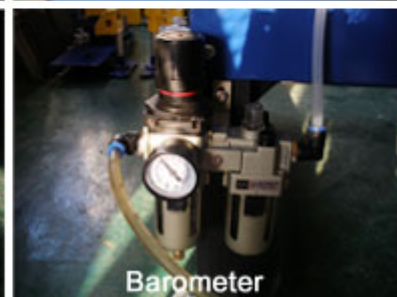

Emergency Push Button

Display Controller

Inside Structure

Rail-like Track

universal pulleys

Barometer

**Application:**

This machine is widely used for T-shirts, fabric bags, pants and others which are made of textile, knitting, non-woven, chemical fibre or cotton materials, and metal sheet, adornment, etc.