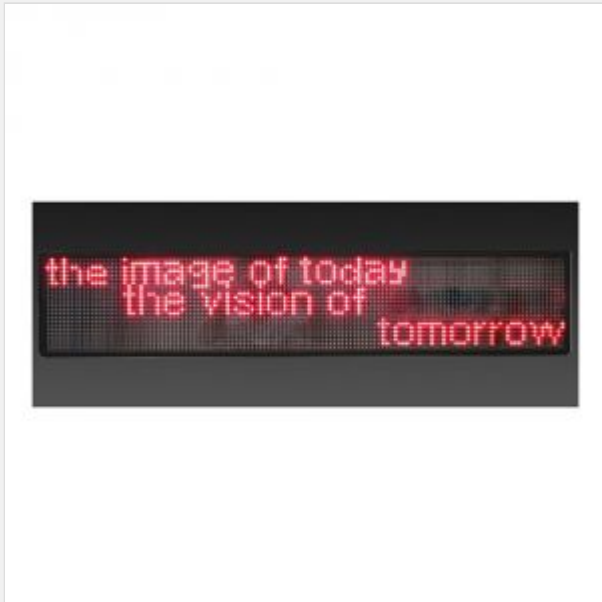

21" x 9" Semi Outdoor 3 Lines LED Scrolling Sign(Tricolor or Single Color)

Item Code: MB-LYS-F24*64SO

FOB Price: **\$271/pc**

Mini Order: 1 pc

Shipping Weight: ★★☆☆☆

Average Rating: 13.0lb (5.91kg)

[Inquire Now](#)

Overview

Description:

This Semi Outdoor LED scrolling sign are ideal for advertising your shop weekly specials, lunch time deals and other promotions in your store. There are two options to program the Semi Outdoor scrolling message sign. You can use the fully programmable remote control to store and update `messages` or connect the LED sign to your Desktop or a Laptop and transmit the messages. It comes with more than 20 transition effects and can be programmed to display messages using Big Fonts in one line or Small fonts in two lines. With 12 months warranty and maintenance free you can buy this LED signs with confidence.