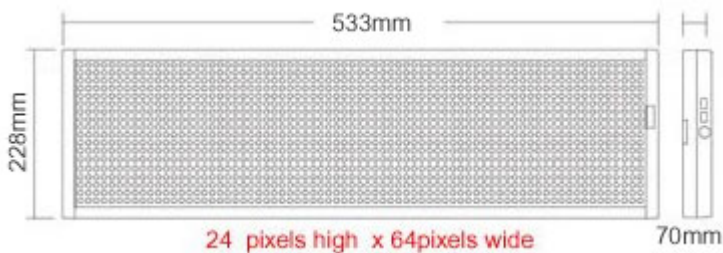

Overview

Description:

This Semi Outdoor LED scrolling sign are ideal for advertising your shop weekly specials, lunch time deals and other promotions in your store. There are two options to program the Semi Outdoor scrolling message sign. You can use the fully programmable remote control to store and update `messages` or connect the LED sign to your Desktop or a Laptop and transmit the messages. It comes with more than 20 transition effects and can be programmed to display messages using Big Fonts in one line or Small fonts in two lines. With 12 months warranty and maintenance free you can buy this LED signs with confidence.