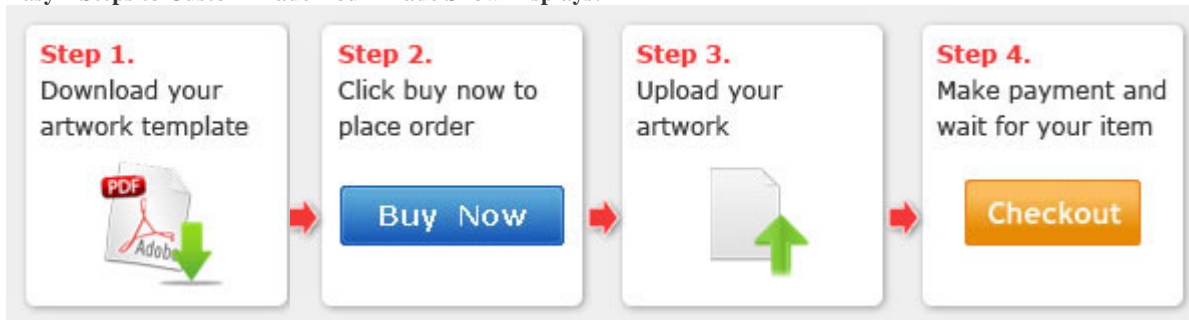

### Overview

Easy 4 Steps to Custom Made Your Trade Show Displays:

[Artwork Guidance & Requirement Design Template](#)

Please exactly follow our artwork requirement in "PDF" tag. Especially all the fonts in the file need to be changed to outlines.

Description:

**FASHION**

It is the latest design of international exhibit design master and be produced with the advanced processing equipments. It can be made into many rich and fashionable styles.

**LIGHT WEIGHT**

This booth display is a great addition to any trade show presentation. The booth display, also known as banner stands, is printed from a user's submitted layouts. The custom signage goes through a dye-sublimation printing process on high stretch fabric. The resolution is 720 DPI, which results in a brightly colored and detailed exhibit. The stretchy material eliminates wrinkles when pulled taut. This booth display is constructed from an aluminum tube frame that sets up with a snap of a button. The trade show backdrop is therefore incredibly portable due to the knockdown design.