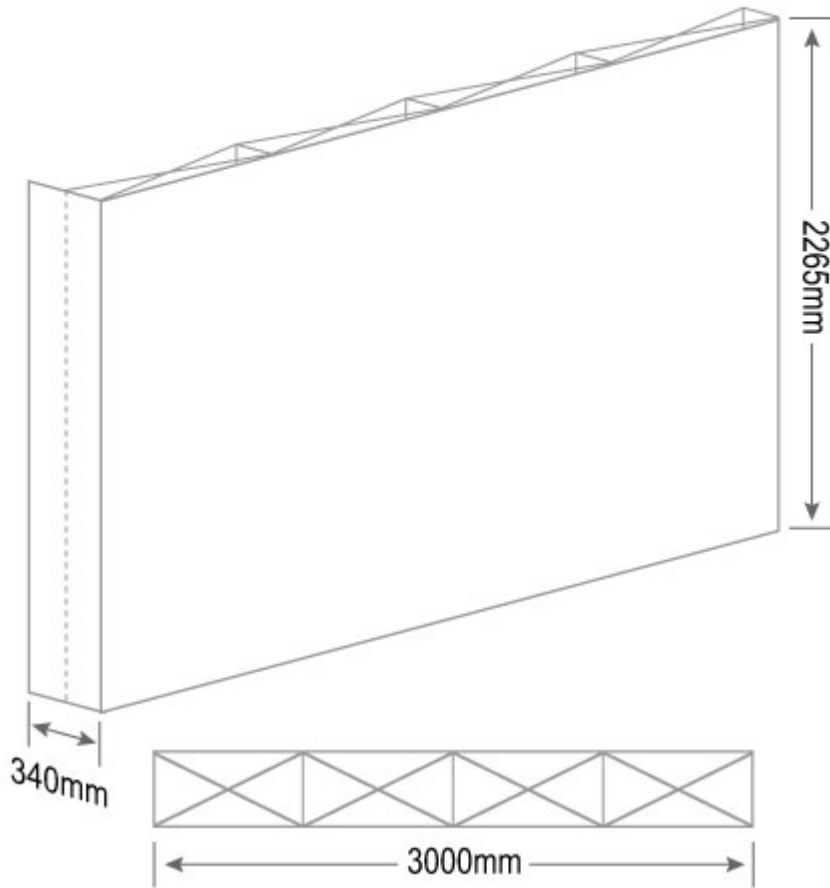

Average Rating: 51.0lb (23.17kg)

[Inquire Now](#)

Overview

Feature:

. 10ft straight pop up display with selflocking connections. The seamless backdrop(heat transfer printing graphic) can be pulled tight and projects your image with incredible clarity.

Includes:

- . Custom printed graphics (Not include end caps)
- . Straight velcro aluminum frame with PC hook connections
- . Soft trolley bag

Description:

This Pop Up Trade Show Display is ten-foot wide and fit neatly into most Trade Show Booths. It set up and break down in just minutes. The display frame then latch in place after you buckled the PC hooks. This pop up display is sold with custom graphic that affix to brushed aluminum frames using a Velcro adhesive. Printed on knitted polyester with a 720dpi resolution, your custom graphic is sure to draw attention to your booth. Our full graphic display create a seamless backdrop for your exhibit and will vividly communicate your message. When the frame is fully assembled, the custom graphic is pulled tight and projects your image with incredible clarity. The carrying case makes this unit perfect for those users on the go.

Application:

This "pop up display", also known as exhibit booth, is perfect for presenting 10ft wide graphics at trade shows, conventions and exhibitions.

10ft Straight Velcro Pop Up Display-Hook Connections

Details

Material	Aluminum
Frame size	118.2" W x 89.2" H(300cm W x 226.5cm H)
Graphic size	118.2" W x 89.2" H((300cm W x 226.5cm H)
Visible graphic size	118.2" W x 89.2" H(300cm W x 226.5cm H)
Package size/ctn	15"x13"x35"(39x33x90cm)
G.W./ctn	40lb(18.2kg)
Frame size	10ft
Shape	Straight
Graphic	With