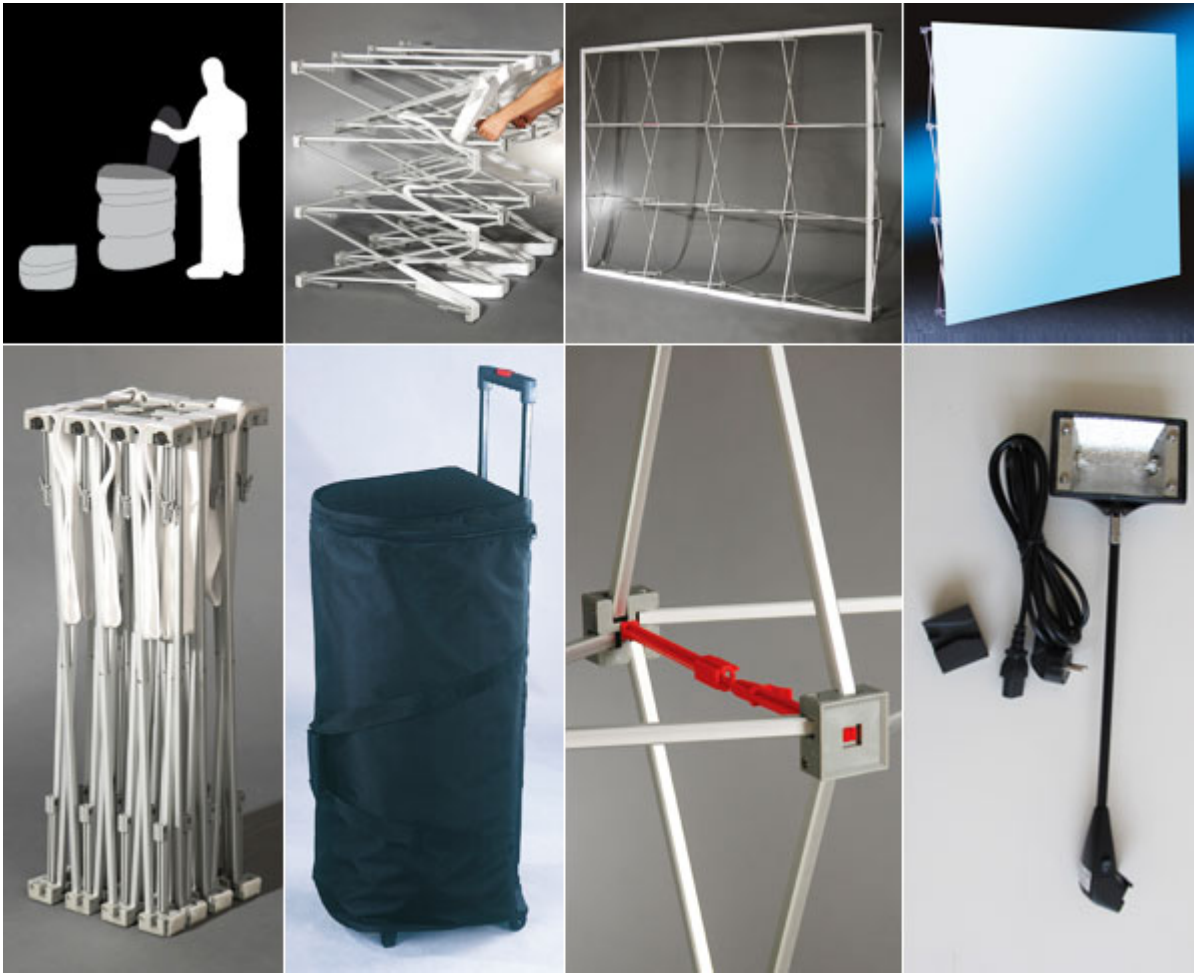

Average Rating: 51.0lb (23.17kg)

[Inquire Now](#)

Overview

Feature:

. 10ft straight pop up display with selflocking connections. The seamless backdrop(heat transfer printing graphic) can be pulled tight and projects your image with incredible clarity.

Includes:

- . Custom printed graphics (Not include end caps)
- . Straight velcro aluminum frame with PC hook connections
- . Soft trolley bag

Description:

This Pop Up Trade Show Display is ten-foot wide and fit neatly into most Trade Show Booths. It set up and break down in just minutes. The display frame then latch in place after you buckled the PC hooks. This pop up display is sold with custom graphic that affix to brushed aluminum frames using a Velcro adhesive. Printed on knitted polyester with a 720dpi resolution, your custom graphic is sure to draw attention to your booth. Our full graphic display create a seamless backdrop for your exhibit and will vividly communicate your message. When the frame is fully assembled, the custom graphic is pulled tight and projects your image with incredible clarity. The carrying case makes this unit perfect for those users on the go.

Application:

This "pop up display", also known as exhibit booth, is perfect for presenting 10ft wide graphics at trade shows, conventions and exhibitions.

10ft Straight Velcro Pop Up Display-Hook Connections