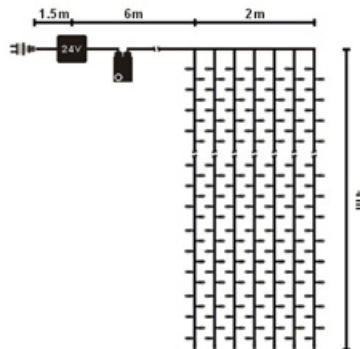

(960)LED Waterfall Light 24V

Item Code: DS-LEDWCL-960-24V

FOB Price: **\$178/roll**

Mini Order: 6 packs

Shipping Weight: ★★☆☆☆

Average Rating: 41.6lb (18.9kg)

[Inquire Now](#)

Overview

Description:

Outdoor and Indoor use
Special designed for waterfall effect
Transparent PVC cable
Waterfall control
IP64 transformer 24V
Eight different colors.

LEDWCL-672-24V

Width: 2m
Length of strings: 4m
No of strings: 7strings
Bulbs of string: 96LEDs
Lead cable: 6m
24V\2000mA\672LEDs

Characteristics:

24V, 157.5" x 59.1" (4 x 1.5m), 30 strings, 32 LEDs/string, totalled 960 LEDs.
Waterfall function, IP44 controller, 6M lead cable with outdoor plug, IP65 transformer.

Usage:

This light may be used in: building walls, gardens, stage and other similar places as a decoration.