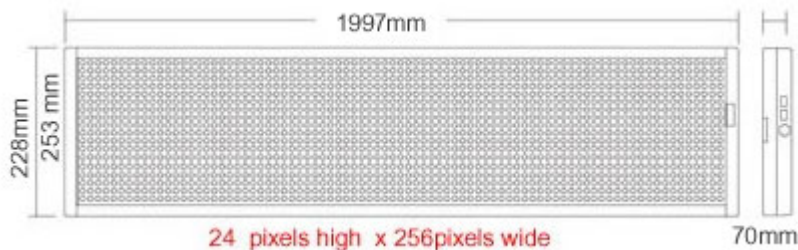

Features:

- . Display contents and effects available.
- . Variety of contents available: Image, letter and animated graphic.
- . Multilanguage: simplified Chinese, traditional Chinese, English, Japanese, Russian, Korean, and western characters.
- . Multilines display: single line, double lines, four lines.
- . Multi-fonts.
- . 25 special actions and animation controls including: snow, spray, flash, scroll, upper moving, etc.
- . Brightness: adjustable 4 grades to 8 grades.
- . FLASH memory: 512 programs, 4,000 Chinese characters up to 8,000 English characters can be stored.