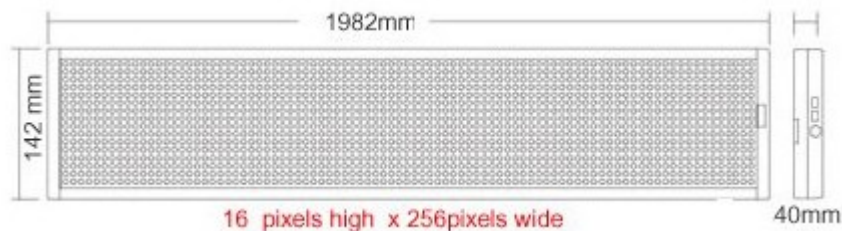

Features:

Display contents and effects available.

- . Variety of contents available: Image, letter, and animated graphic.
- . Multilanguage: simplified Chinese, traditional Chinese, English, Japanese, Russian, Korean, and western characters.
- . Multilines display: single line, double lines, four lines.
- . Multi-fonts.
- . 25 special actions and animation controls including: snow, spray, flash, scroll, upper moving, etc.
- . Brightness: adjustable 4 grades to 8 grades.
- . FLASH memory: 512 programs, 4,000 Chinese characters up to 8,000 English characters can be stored.