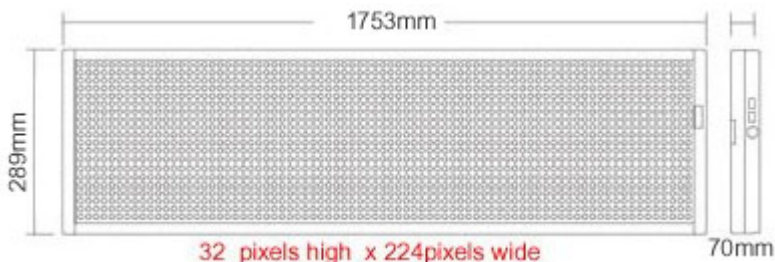

Features:

- . Display contents and effects available.
- . Variety of contents available: Image, letter and animated graphic.
- . Multilanguage: simplified Chinese, traditional Chinese, English, Japanese, Russian, Korean, and western characters.
- . Multilines display: single line, double lines, four lines.
- . Multi-fonts.
- . 25 special actions and animation controls including: snow, spray, flash, scroll, upper moving, etc.
- . Brightness: adjustable 4 grades to 8 grades.
- . FLASH memory: 512 programs, 4,000 Chinese characters up to 8,000 English characters can be stored.