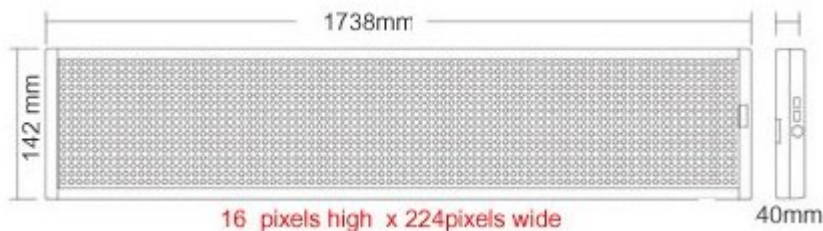

Features:

Display contents and effects available.

- . Variety of contents available: Image, letter, and animated graphic.
- . Multilanguage: simplified Chinese, traditional Chinese, English, Japanese, Russian, Korean, and western characters.
- . Multilines display: single line, double lines, four lines.
- . Multi-fonts.
- . 25 special actions and animation controls including: snow, spray, flash, scroll, upper moving, etc.
- . Brightness: adjustable 4 grades to 8 grades.
- . FLASH memory: 512 programs, 4,000 Chinese characters up to 8,000 English characters can be stored.