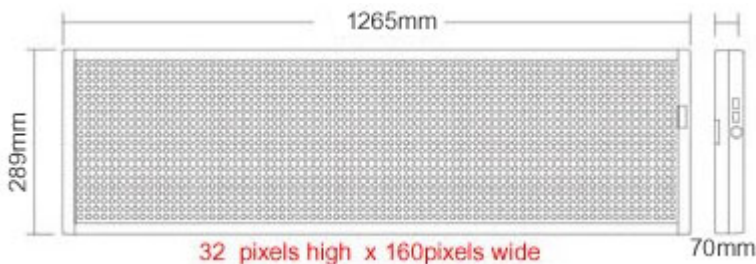

Features:

- . Display contents and effects available.
- . Variety of contents available: Image, letter and animated graphic.
- . Multilanguage: simplified Chinese, traditional Chinese, English, Japanese, Russian, Korean, and western characters.
- . Multilines display: single line, double lines, four lines.
- . Multi-fonts.
- . 25 special actions and animation controls including: snow, spray, flash, scroll, upper moving, etc.
- . Brightness: adjustable 4 grades to 8 grades.
- . FLASH memory: 512 programs, 4,000 Chinese characters up to 8,000 English characters can be stored.