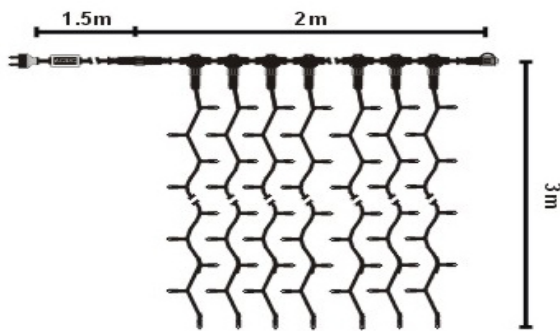

## (3M,600)LED Curtain Light

Item Code: DS-LEDPL-2030-600

FOB Price: **\$128/roll**

Mini Order: 10 packs

Average Rating: 1b (kg)

[Inquire Now](#)

#### Description:

Indoor use only.  
Double Isolation of PVC cable.  
Replaceable lights.

Connectable extension.

Shiny LED light.  
Low heat emission.  
Low power consumption.  
Exceptional long life.  
Variety of eight different colors.

#### Characteristics:

No. of string: 20.  
Bulbs of string: 30LEDs.  
Length of strings: 118.1" (3m).  
230V/46W/600LEDs.

Max.Connection:12sets 236.2' (72m).

**Application:**

It's mainly used in architecture, venue, scenic spots, parks, etc.