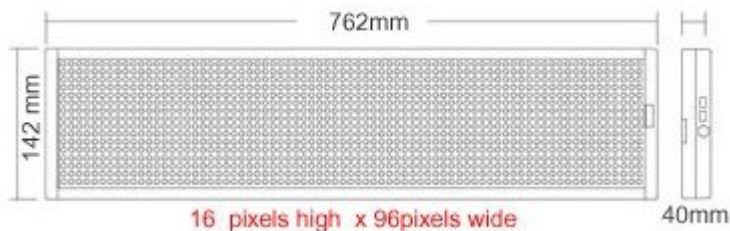

Features:

- . Display contents and effects available.
- . Variety of contents available: Image, letter, and animated graphic.
- . Multilanguage: simplified Chinese, traditional Chinese, English, Japanese, Russian, Korean, and western characters.
- . Multilines display: single line, double lines, four lines.
- . Multi-fonts.
- . 25 special actions and animation controls including: snow, spray, flash, scroll, upper moving, etc.
- . Brightness: adjustable 4 grades to 8 grades.
- . FLASH memory: 512 programs, 4,000 Chinese characters up to 8,000 English characters can be stored.