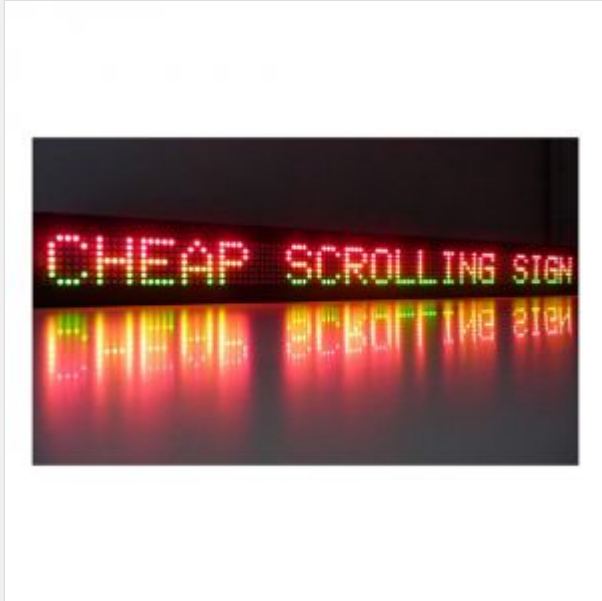

30" x 4" Indoor 1 Line LED Scrolling Sign(Tricolor)

Item Code: MB-LYS-F7*95

FOB Price: **\$139/pc**

Mini Order: 1 pc

Average Rating: lb (kg)

[Inquire Now](#)

Overview

Product Description:

This LED scrolling panel includes everything to start advertising. The message that you place on the board is lightweight, easy to move and program and has different kinds of animations and transition effects, with 12 months of warranty. You can program the messages using your desktop computer or laptop, you can add graphics or animation effects, and change the style of your message. A benefit you can enjoy our one-step service by ordering LED signs online from `our` shop, get, one click and is delivered directly to your door.

Product Description:

It's recommended to be used as advertising in places like: taxis, buses, and to receive information.
 . Flexible displaying modes, low cost and high quality. This product becomes a wise choice for advertising.

Note:

The remote control is supplied with two AAA batteries.
 You can insert the battery and turn on the LED sign using the ALT + RUN combination from `your` remote.

Specifications

Essential parameter	
Usage	Indoor
Pixel	0.2" (4.75mm) High bright
Tube Chip Color	Red, Green, Yellow
Display Functions	Animated or static signage output
Model Number	MMB-LYS-F7*95A
Payment & Shipping Terms	One box includes: sign, communication line, power supply, remote control, software and instructions.
Packaging Details	
Dimensions&Letters/Display	30.3"*3.5"*1.6" (769*89*40mm) 1 line*16 characters @2" Pixels:7*95
Quantity discounts	Discount for 1 pc: 0%
	Discount for 2-5 pcs: 1%
	Discount for 5-10 pcs: 4%
	Discount for 10-20 pcs: 6%
	Discount for 20-50 pcs: 10%