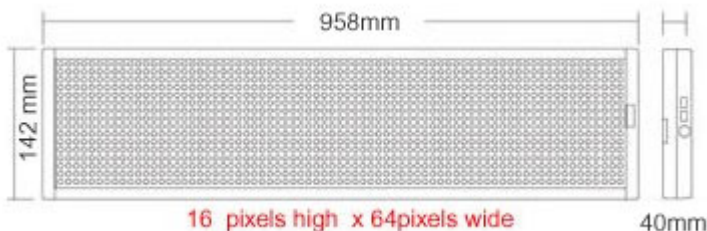

Features:

- . Display contents and effects available.
- . Variety of contents available: Image, letter, and animated graphic.
- . Multilanguage: simplified Chinese, traditional Chinese, English, Japanese, Russian, Korean, and western characters.
- . Multilines display: single line, double lines, four lines.
- . Multi-fonts.
- . 25 special actions and animation controls including: snow, spray, flash, scroll, upper moving, etc.
- . Brightness: adjustable 4 grades to 8 grades.
- . FLASH memory: 512 programs, 4,000 Chinese characters up to 8,000 English characters can be stored.