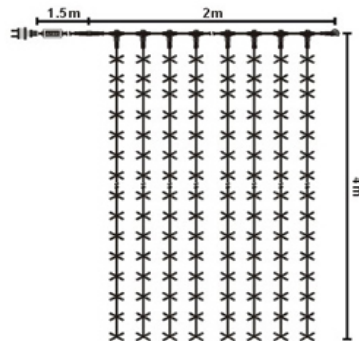

(2*4M)LED Clawed Curtain Light

Item Code: DS-LEDCPLR-2M-864

FOB Price: **\$61.37/roll**

Mini Order: 6 packs

Shipping Weight: ★★☆☆☆

Average Rating: 28.8lb (13.08kg)

[Inquire Now](#)

Overview

LEDCPLR-2x4M-864 

No of strings: 12
Bulbs of string: 72LEDs
Length of string: 4m
230V\55.2W\864LEDs
Max Connection: 6 sets(48m²)

LEDCPLR-864-Extra 

Without power cord and plug
2x4m,864LEDs

Characteristics:

- 78.7" x 157.5" (2 x 4m), 12 strings, 4M/string, 72 LEDs/string, totalled 864 LEDs, with sealed cap.
- 59.1" (1.5m) 2 x 0.75sqmm lead cable with DN005 outdoor plug, 3A AC/DC, connectable.
- 230V, 55.2W.
- Packaged with colorful carton.