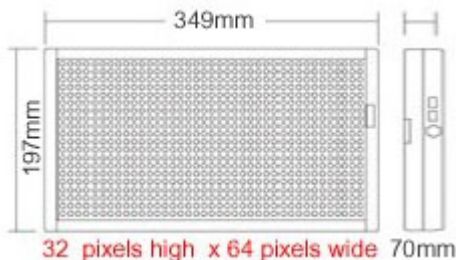

Features:

- . Display contents and effects available.
- . Variety of contents available: Image, letter, and animated graphic.
- . Multilanguage: simplified Chinese, traditional Chinese, English, Japanese, Russian, Korean, and western characters.
- . Multilines display: single line, double lines, four lines.
- . Multi-fonts.
- . 25 special actions and animation controls including: snow, spray, flash, scroll, upper moving, etc.
- . Brightness: adjustable 4 grades to 8 grades.
- . FLASH memory: 512 programs, 4,000 Chinese characters up to 8,000 English characters can be stored.