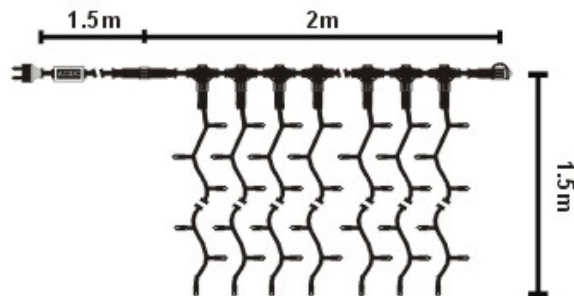

(1.5M,300)LED Curtain Light

Item Code: DS-LEDPL-2015-300

FOB Price: **\$72.18/roll**

Mini Order: 10 packs

Average Rating: lb (kg)

[Inquire Now](#)

Overview

Description:

Indoor use only.

Double Isolation of PVC cable.

Replaceable lights.

Connectable extension.

Shiny LED lighting

Low heat emission.

Low power consumption.

Exceptional long life.

Variety of eight different colors.

Characteristics:

No. of string: 20.

Bulbs of string: 15 LEDs.

Length of strings: 59.1" (1.5m).

230V/46W/300 LEDs.

Max.Connection:12sets 118.1' (36m).
Color Carton.

Application: