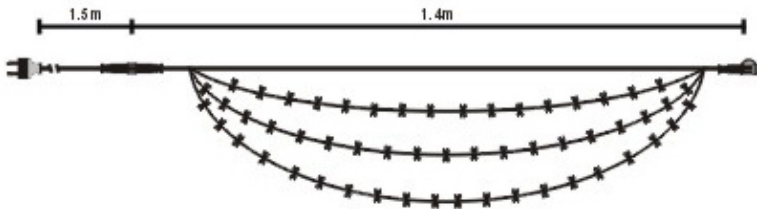

(1.4M)Garland Light

Item Code: DS-MGL-144

FOB Price: **\$27.50/roll**

Mini Order: 10 packs

Shipping Weight: ★★☆☆☆

Average Rating: 23.1lb (10.5kg)

[Inquire Now](#)

Overview

Description:

- Indoor use only.
- Double isolation of PVC cable.
- High luminosity.
- Exceptional long life.
- Optional control.

Characteristics:

Length: 55.1" (1.4m).

230V/65W/144LEDs.

Max. connection: 10sets 45.9' (14m).