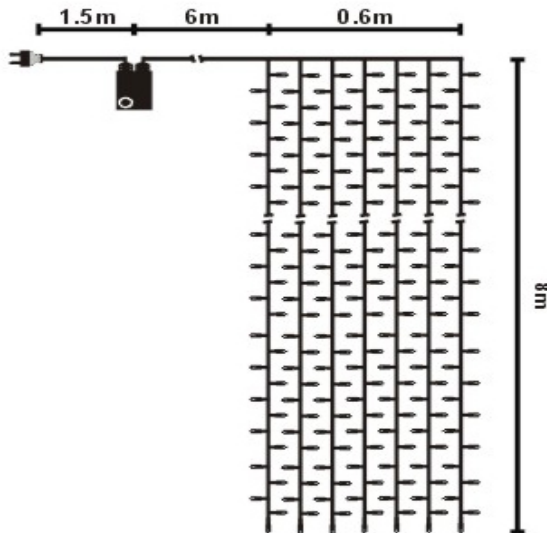

## (0.6\*8M)LED Waterfall Light

Item Code: DS-LEDWCL-I-1400-230V

FOB Price: **\$305/roll**

Mini Order: 10 packs

Average Rating: 1b (kg)

[Inquire Now](#)

#### Description:

Indoor use only.  
Special designed for waterfall effect.  
Transparent PVC cable.  
Shiny LED light.  
Variety of eight different colors.

#### Characteristics:

Width : 23.6" (0.6m).

Length : 26.2' (8m).  
No.of string : 200LEDs.  
Bulbs of string : 200LEDs.  
230V/128.8W/1400LEDs.  
Color.

**Application:**

These lights can be used in the halls, scenic spots, shopping mall, bar, etc.