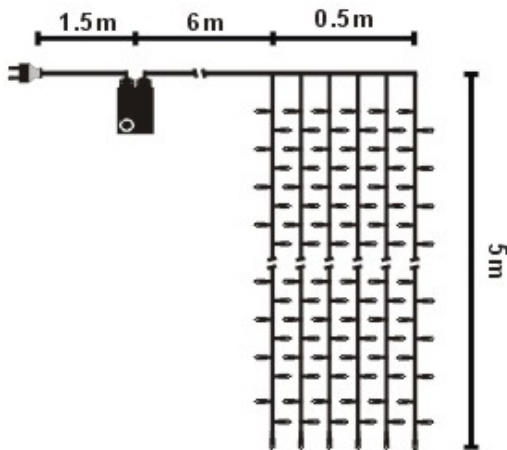

(0.5*5M)LED Waterfall Light(red)

Item Code: DS-LEDWCL-I-576-230V

FOB Price: **\$125/roll**

Mini Order: 10 packs

Average Rating: lb (kg)

[Inquire Now](#)

Overview

Description:

Indoor use only.
Special designed for waterfall effect.
Transparent PVC cable.
Shiny LED light.
Variety of eight different colors.

Characteristics:

Width: 19.7" (0.5m).
Length: 16.4' (5m).
No. of strings: 96LEDs.