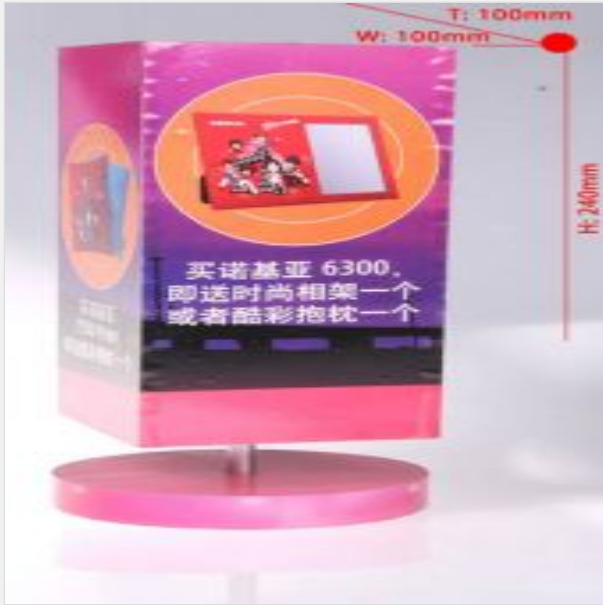

## Desktop POP Display

Item Code: SIC--P--045

FOB Price: **\$0.00/pc**

Mini Order: 1 pc

Average Rating: lb (kg)

[Inquire Now](#)

### Overview

**Description:**

PVC board, laminate with printed paper which has patterns, using FULLI board as the bottom plate.

**Material:** PVC board, FULLI board.

T: 100mm  
W: 100mm

H: 240mm

NETSUITE®  
ONE SYSTEM. NO LIMITS.