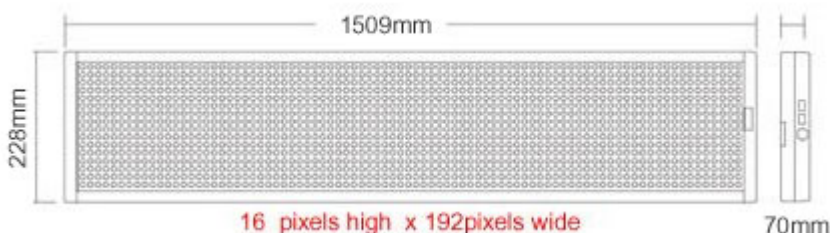

Features:

Various display contents and effects available.

- . Various contents available: Image, letter and animated graphic.
- . Multi languages: Simplified Chinese, traditional Chinese, English, Japanese, Russian, Korean, western characters.
- . Multi lines display: single line, double lines, four lines.
- . Multi-fonts.
- . 25 special actions and animation controls including: snow, spray, flash, scroll, upper moving.
- . Brightness: adjustable 4 grades or 8 grades.
- . FLASH memory: 512 programs, 4,000 Chinese characters or 8,000 English characters can be stored.