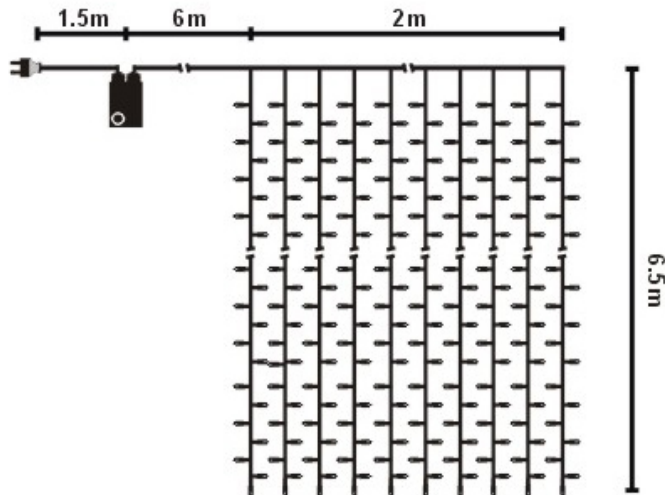

(2*6.5M)LED Waterfall Light (warm white)

Item Code: DS-LEDWCL-I-3200-230V

FOB Price: **\$688/roll**

Mini Order: 1 roll

Average Rating: 1b (kg)

[Inquire Now](#)

Overview

Description:

Indoor use only.
Special designed for waterfall effect.
Transparent PVC cable.
Shiny LED light.
Variety of eight different colors.

Characteristics:

Width : 78.7" (2m).
Length : 21.3' (6.5m).
No.of string : 20 string.

Bulbs of string : 160LEDs.
230V/368W/3200LEDs.
Color Carton.

Application:

These lights can be used in the halls, scenic spots, shopping mall, bar, etc.

Notice: We have other colors for you like: white, green, yellow, amber, pink, pale white.